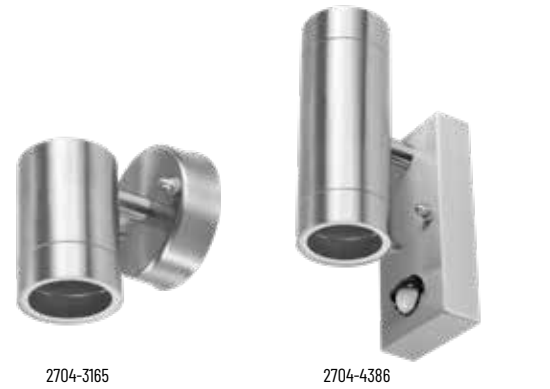

GU10 Up / Downlights IP44 - Stainless Steel

- Stainless steel up / downlight
- Lamp type: GU10 [not included]
- Max. Lamp wattage: 35W
- Warranty: 1 Year

1. PIR Features:
2. Detection range: 6 m
   - Timer adjustment: 8 secs - 5 mins

Fusion Ref	Code	Description	Height	Width	Projection	1+
Standard						
FWLDSS	2704-3165	Downlight	123 mm	86 mm	92 mm	£16.26
FWLUDSS	2704-4380	Up / Downlight	164 mm	86 mm	92 mm	£18.08
Photocell						
FWLUDSSPC	2754-6331	Up / Downlight	222 mm	69 mm	106 mm	£28.98
PIR						
FWLUDSSPIR	2704-4386	Up / Downlight	222 mm	69 mm	106 mm	£36.79