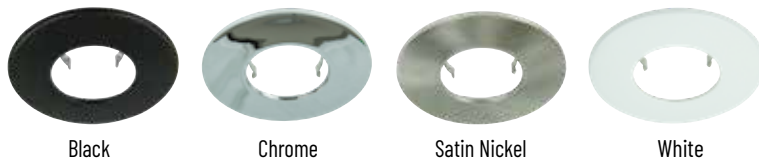

CCT Colour Select

Wattage Selector

Included

FROM
£12.20
+VAT

Fusion Ref	Code	Finish	Beam Angle	Depth	∅	Cut Out ∅	1+
Bezel Included - Pack of 1							
FFRDCCW	2831-3983	White	60°	55 mm	87 mm	70 - 75 mm	£12.20
Fusion Ref	Code	Beam Angle	Depth	∅	Cut Out ∅	1+	
Bezel Not Included - Pack of 10							
FFRDCCW/10PK	2831-3986	60°	55 mm	87 mm	70 - 75 mm	£97.95	
Fusion Ref	Code	Finish	1+	Fusion Ref	Code	Finish	1+
Plastic Bezels				Metal Bezels			
FFRDDBA	2684-2333	Anthracite	£1.85	FFRDMBA	2743-9093	Anthracite	£2.56
FFRDDBB	2628-8347	Matt Black	£1.85	FFRDMBB	2743-9096	Matt Black	£2.56
FFRDBCH	2628-8350	Chrome	£1.85	FFRDMBCH	2743-9099	Chrome	£2.56
FFRDBPB	2684-2336	Polished Brass	£2.15	FFRDMBPB	2743-9102	Polished Brass	£2.56
FFRDBSN	2628-8353	Satin Nickel	£1.85	FFRDMBSN	2743-9105	Satin Nickel	£2.56
FFRDBWH	2628-8356	White	£1.54	FFRDMBWH	2743-9108	White	£2.56

GU10 Fire Rated Downlight Canister

- Fire rated LED GU10 fitting only [no bezel]
- Designed for standard height GU10 LED lamps [sold separately]
- 30, 60 and 90 minute fire rating
- Part B, C and E compliant
- Insulation coverable
- Push-fit [loop-in/loop-out] terminal block
- Twist and lock aluminium bezels available in white, chrome, satin nickel and black [sold separately]
- IP20/IP65 when bezel is fitted
- Warranty: 2 Years