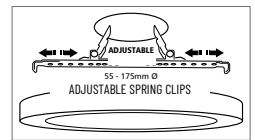

Visit cef.co.uk for video demonstration