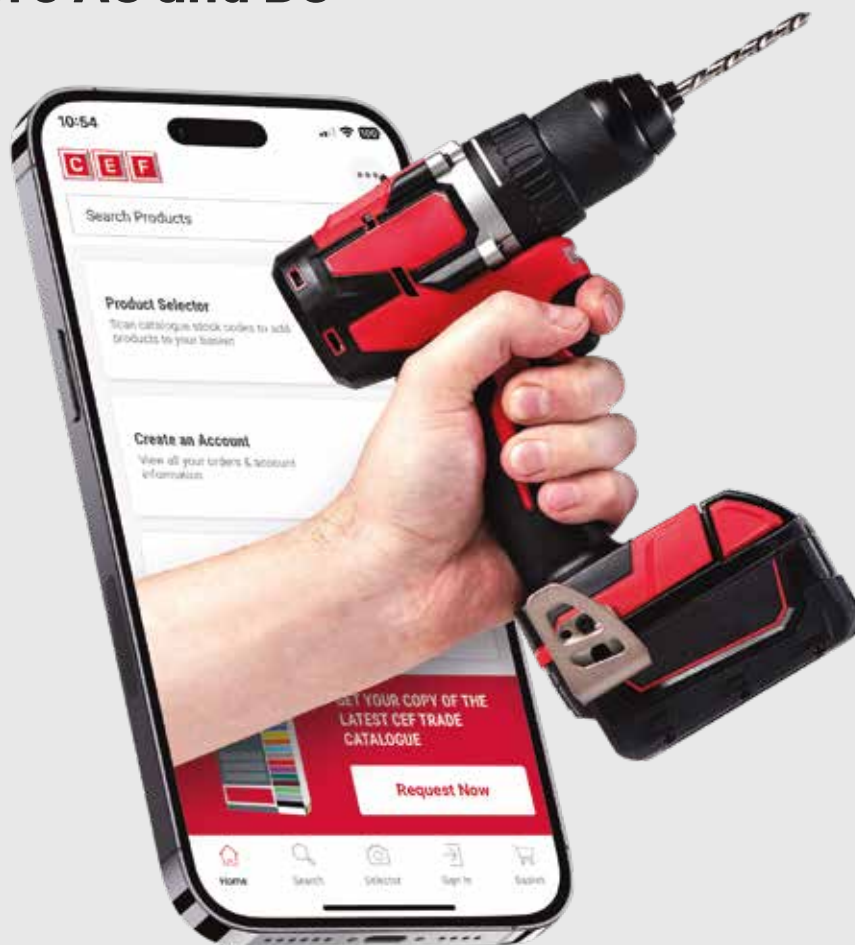

The CEF Trade App

FREE
to download

Like your music app,
but **with more AC and DC**

Search and order **thousands of products** from your pocket

- Check stock levels
- Pay securely
- Scan catalogue pages using your smartphone
- Create a trade account
- Check invoices, statements and credit notes
- Get delivery alerts direct to your phone
- Quotations